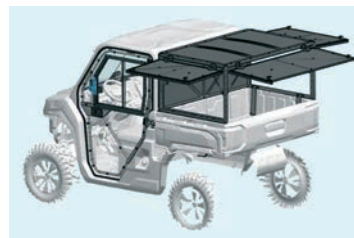

CAGE
M64S10U01S81