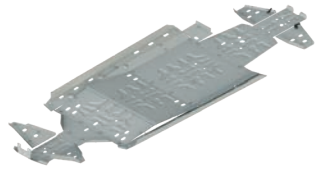

SKID PLATE SET (al 4 mm)
M6165-SkidPL