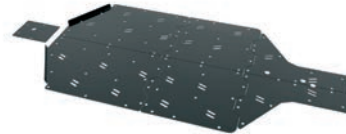

U10 PRO XL

REAR WINDSHIELD ASSY
(non electric) - GLASS
M5HYV-805200-9001

1 2

FRONT DOORS

- 1 *M5SYV-808400-8300*
  Front LH Door (incl Lock)
  No deco plate
- 1 *M5SYV-808500-8300*
  Front RH Door (incl Lock)
  No deco plate
- 2 *M5HYV-808800-9000*
  Front LH+RH Deco Plate Assy
  Forest Green
- 2 *M5HYV-808300-9000*
  Front LH+RH Deco Plate Assy
  TT Camo
- 2 *M5HYV-808200-9000*
  Front LH+RH Deco Plate Assy
  Bordeaux Red

1 2

REAR DOORS

- 1 *M5SYV-808600-8300*
  Rear LH Door (incl Lock)
  No deco plate
- 1 *M5SYV-808700-8300*
  Rear RH Door (incl Lock)
  No deco plate
- 2 *M5SYV-808300-9000*
  Rear LH+RH Deco Plate Assy
  TT Camo
- 2 *M5SYV-808800-9000*
  Rear LH+RH Deco Plate Assy
  Forest Green
- 2 *M5SYV-808200-9000*
  Rear LH+RH Deco Plate Assy
  Bordeaux Red