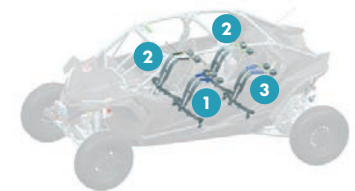

4-POINT SEAT HARNESS

- 1 [M5FY0-342100-1000](#)
- 2 [M5FY0-342200-1000](#)
- 3 [M5FY0-342300-1000](#)