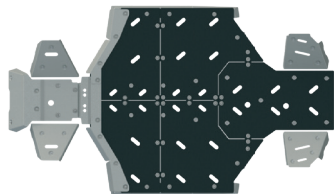

# U10 PRO

SKID PLATE (HDPE 8 mm - ALUMN 4 mm)  
*M6362V2-SkidPL*

REAR RACK ASSEMBLY  
*M01A27-C1503-000439*

SIDE BUMPER ASSY  
*M5HYV-802400-6000*

FRONT WINDSHIELD ASSY ELECTRIC  
(no wiper - glass)  
*M5HYV-805500-6000*