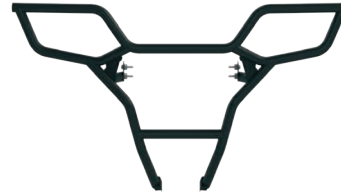

REAR BUMPER ASSY - LAVA ORANGE
M9AWV-801200-8000-11

REAR BUMPER
MMP0882-R-Bumper